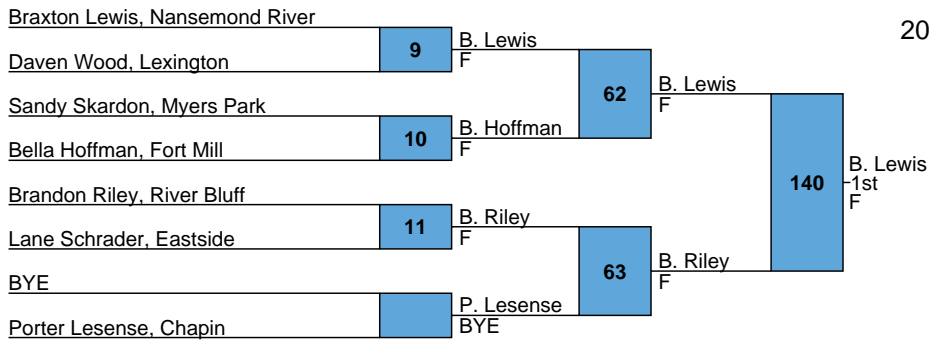

<u>Place</u>	<u>Team</u>	<u>Points</u>
1	Nansemond River	258
2	Byrnes	235.5
3	Chapin	220
4	River Bluff	188.5
5	Eastside	185.5
6	Fort Mill	181
7	Lexington	140.5
8	Myers Park	84
9	East Gaston	47

2019 Kingsley Classic

HS

106 Bracket

2019 Kingsley Classic

HS

113 Bracket

2019 Kingsley Classic
 HS
 120 Bracket

2019 Kingsley Classic

HS

126 Bracket

2019 Kingsley Classic

HS

132 Bracket

2019 Kingsley Classic

HS

138 Bracket

Kishawn Crique, Nansemond River