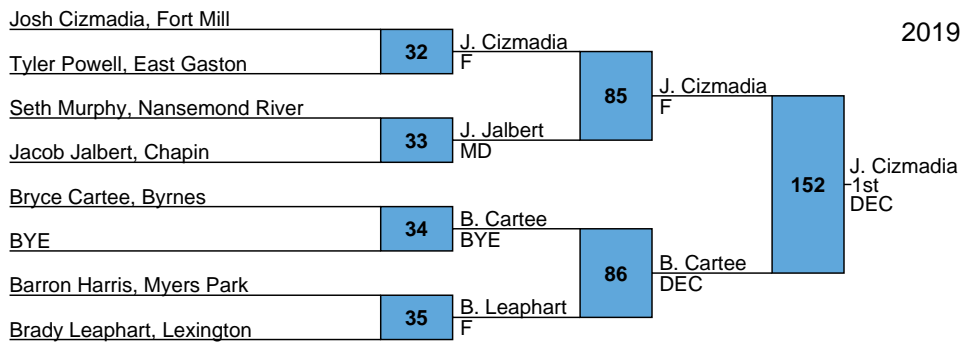

F

145

M. Bart

3rd

DEC

2019 Kingsley Classic

HS

145 Bracket

2019 Kingsley Classic

HS

152 Bracket

2019 Kingsley Classic

HS

160 Bracket

2019 Kingsley Classic

HS

170 Bracket

2019 Kingsley Classic

HS

182 Bracket

2019 Kingsley Classic

HS

195 Bracket

2019 Kingsley Classic