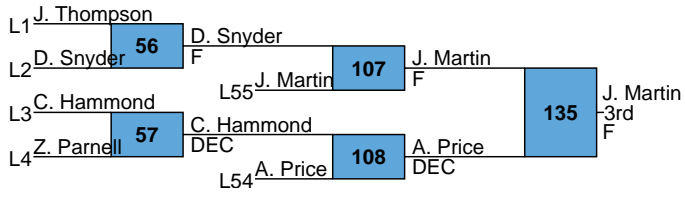

<u>Place</u>	<u>Team</u>	<u>Points</u>
1	Nansemond River	258
2	Byrnes	235.5
3	Chapin	220
4	River Bluff	188.5
5	Eastside	185.5
6	Fort Mill	181
7	Lexington	140.5
8	Myers Park	84
9	East Gaston	47

2019 Kingsley Classic

HS

106 Bracket