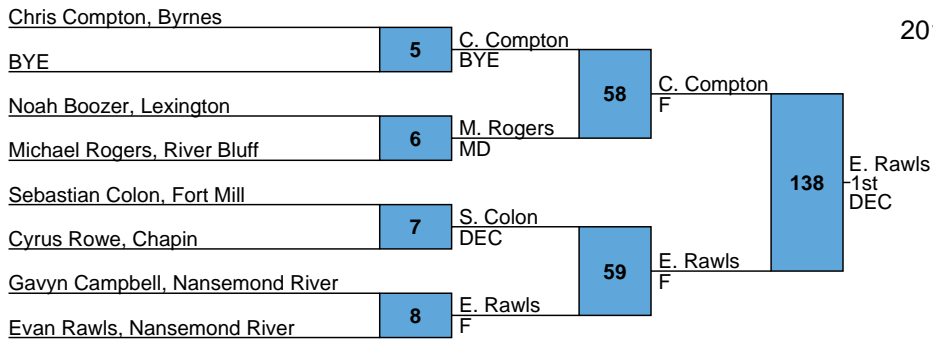

<u>Place</u>	<u>Team</u>	<u>Points</u>
1	Nansemond River	258
2	Byrnes	235.5
3	Chapin	220
4	River Bluff	188.5
5	Eastside	185.5
6	Fort Mill	181
7	Lexington	140.5
8	Myers Park	84
9	East Gaston	47

2019 Kingsley Classic

HS

106 Bracket

2019 Kingsley Classic

HS

113 Bracket

2019 Kingsley Classic
 HS
 120 Bracket

2019 Kingsley Classic

HS

126 Bracket

2019 Kingsley Classic

HS

132 Bracket

2019 Kingsley Classic

HS

138 Bracket

Kishawn Crique, Nansemond River