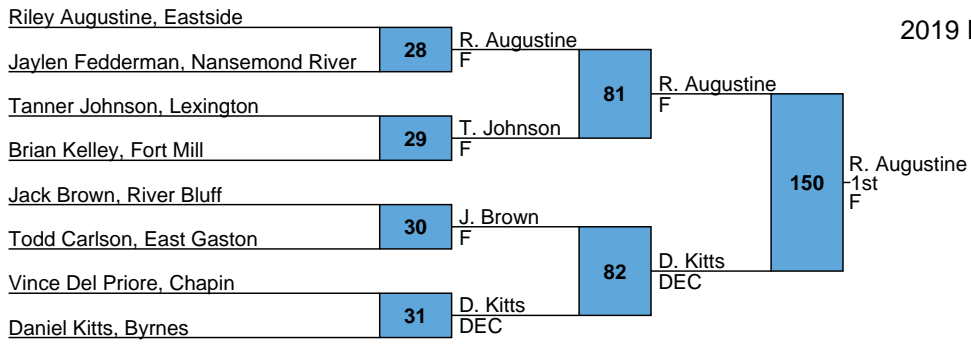

F

145

M. Bart

3rd

DEC

2019 Kingsley Classic

HS

145 Bracket

2019 Kingsley Classic

HS

152 Bracket

2019 Kingsley Classic

HS

160 Bracket

2019 Kingsley Classic

HS