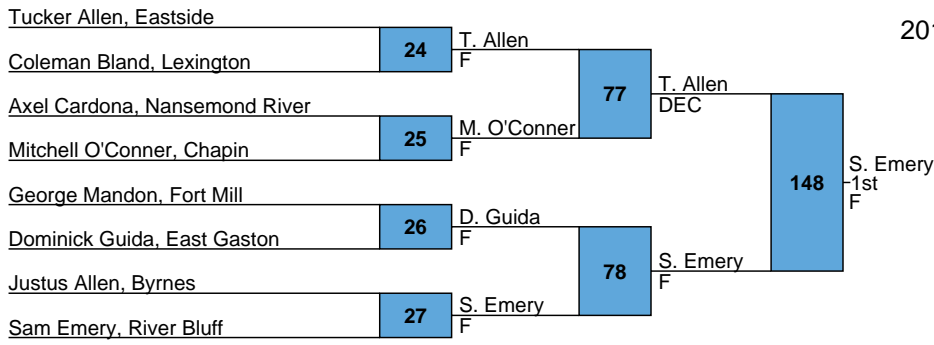

F

145

M. Bart

3rd

DEC

2019 Kingsley Classic

HS

145 Bracket

2019 Kingsley Classic

HS

152 Bracket

2019 Kingsley Classic

HS

160 Bracket

2019 Kingsley Classic

HS