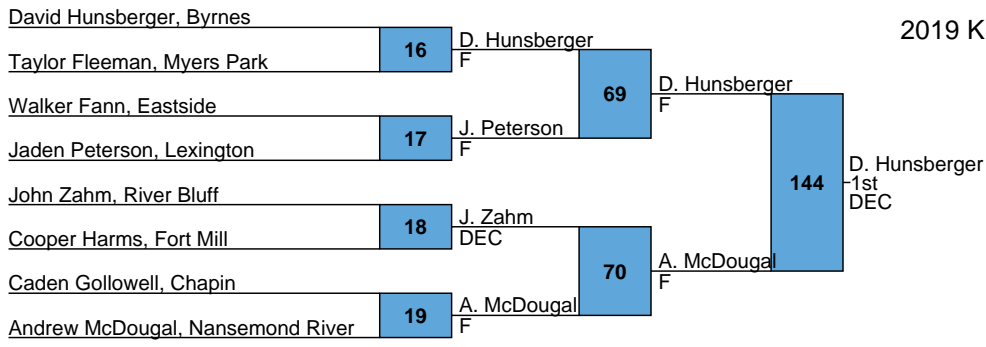

<u>Place</u>	<u>Team</u>	<u>Points</u>
1	Nansemond River	258
2	Byrnes	235.5
3	Chapin	220
4	River Bluff	188.5
5	Eastside	185.5
6	Fort Mill	181
7	Lexington	140.5
8	Myers Park	84
9	East Gaston	47

2019 Kingsley Classic

HS

106 Bracket

2019 Kingsley Classic

HS

113 Bracket

2019 Kingsley Classic
 HS
 120 Bracket

2019 Kingsley Classic

HS

126 Bracket

2019 Kingsley Classic

HS

132 Bracket

2019 Kingsley Classic

HS

138 Bracket

Kishawn Crique, Nansemond River