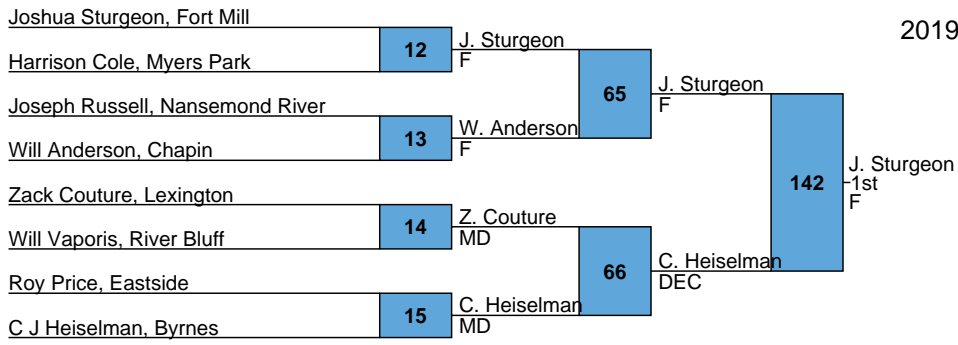

<u>Place</u>	<u>Team</u>	<u>Points</u>
1	Nansemond River	258
2	Byrnes	235.5
3	Chapin	220
4	River Bluff	188.5
5	Eastside	185.5
6	Fort Mill	181
7	Lexington	140.5
8	Myers Park	84
9	East Gaston	47

2019 Kingsley Classic

HS

106 Bracket

2019 Kingsley Classic

HS

113 Bracket

2019 Kingsley Classic
 HS
 120 Bracket

2019 Kingsley Classic

HS

126 Bracket

2019 Kingsley Classic

HS

132 Bracket

2019 Kingsley Classic

HS

138 Bracket

Kishawn Crique, Nansemond River