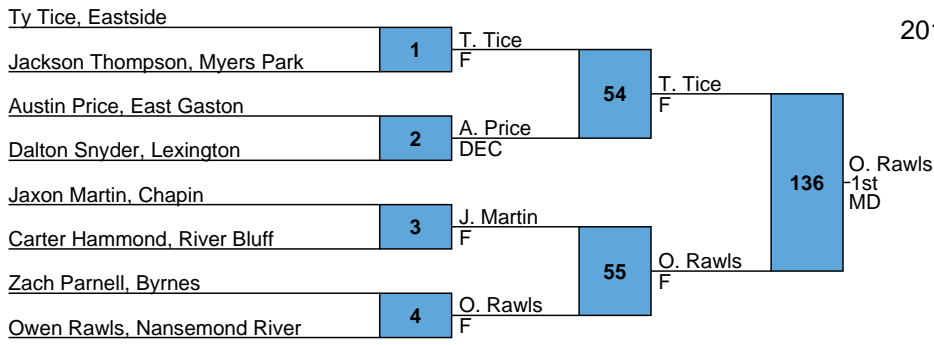

<u>Place</u>	<u>Team</u>	<u>Points</u>
1	Nansemond River	258
2	Byrnes	235.5
3	Chapin	220
4	River Bluff	188.5
5	Eastside	185.5
6	Fort Mill	181
7	Lexington	140.5
8	Myers Park	84
9	East Gaston	47

2019 Kingsley Classic

HS

106 Bracket